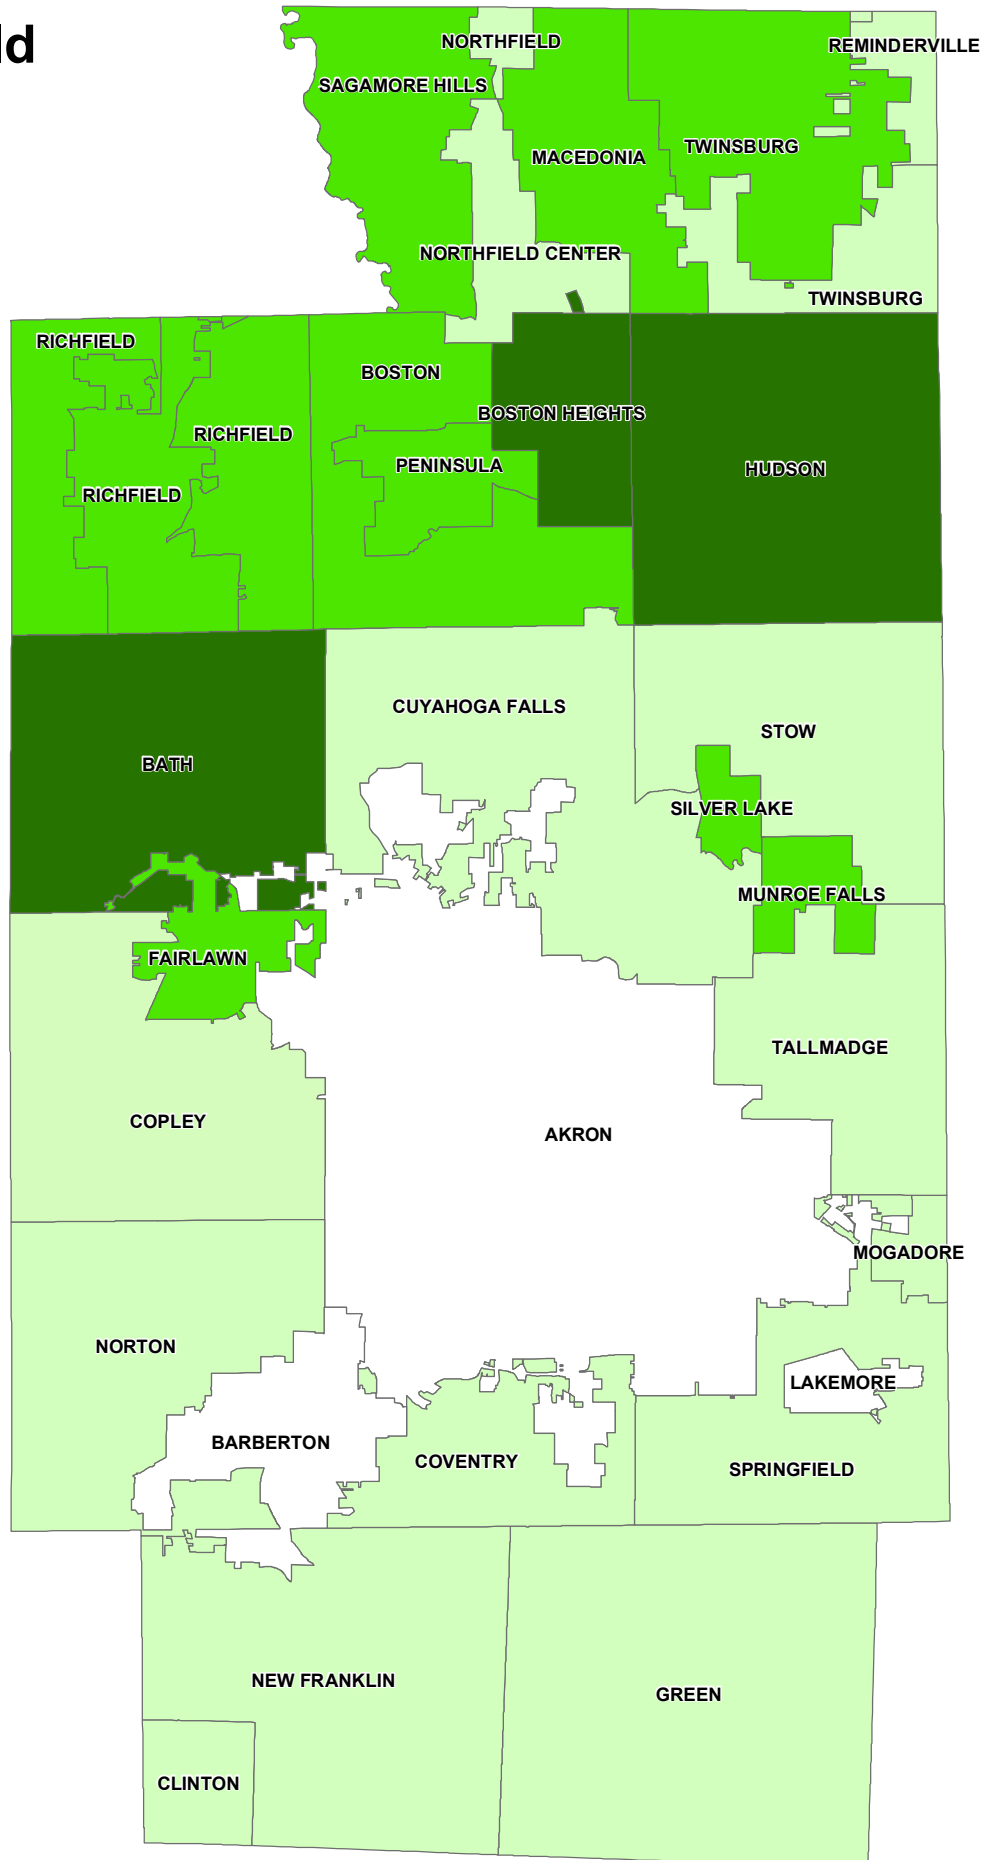

Median Household Income, 1999

Median Household Income

Median Household Income for Summit County is \$42,304

Source: US Census Bureau; County of Summit General Land Use Development Plan, Russell M. Fry, Executive.