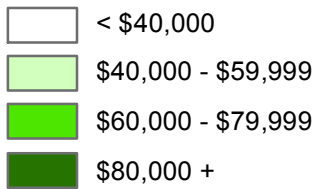

Median Household Income, 1999

Median Household Income

Median Household Income for Summit County is \$42,304

Source: US Census Bureau; County of Summit General Land Use Development Plan, Russell M. Fry, Executive.