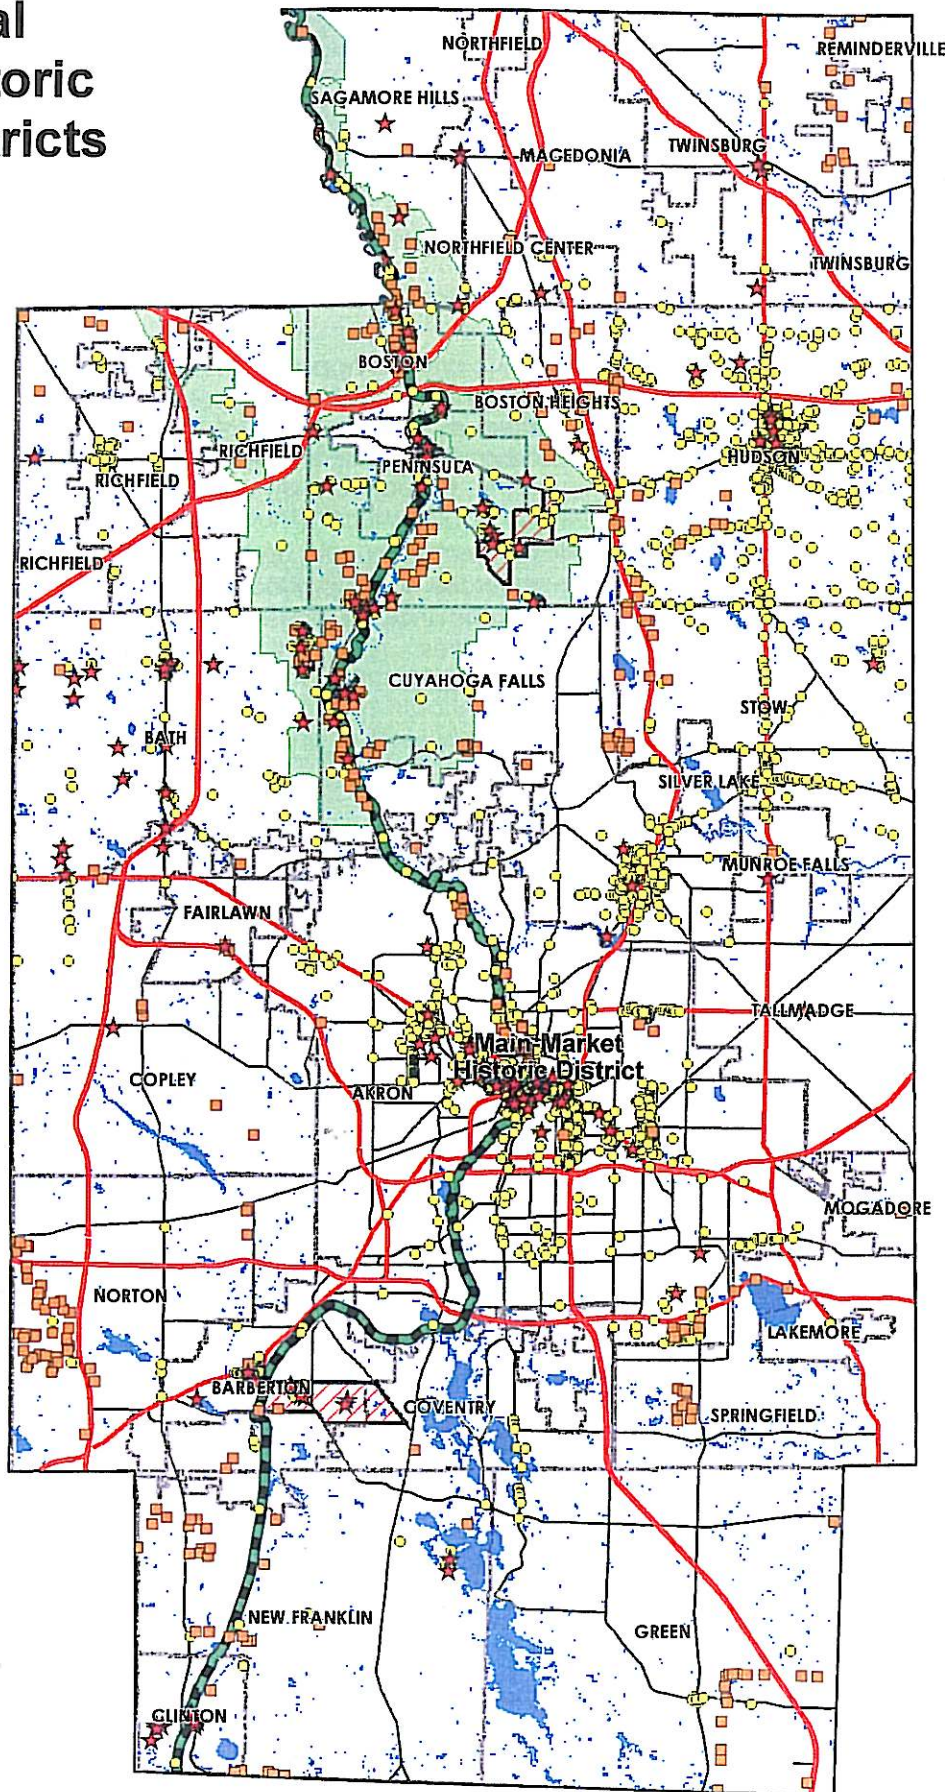

# Map 3.1 National Register of Historic Places and Districts

-  Cuyahoga Valley National Park
-  National Register Historic District
-  National Register of Historic Places Listing
-  Ohio Historic Inventory Site
-  Ohio Archeological Inventory Site
-  Towpath Trail

Summit County, Ohio  
*"Charting a Course for the 21st Century"*  
 James R. McCarthy, Executive